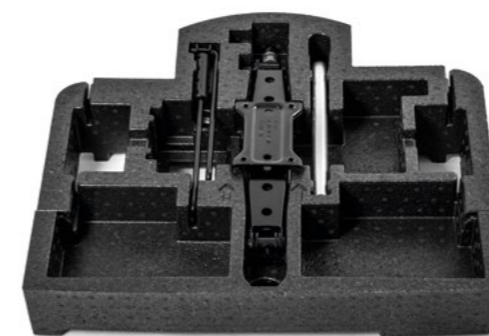

Spare wheel set

5E3 093 860B