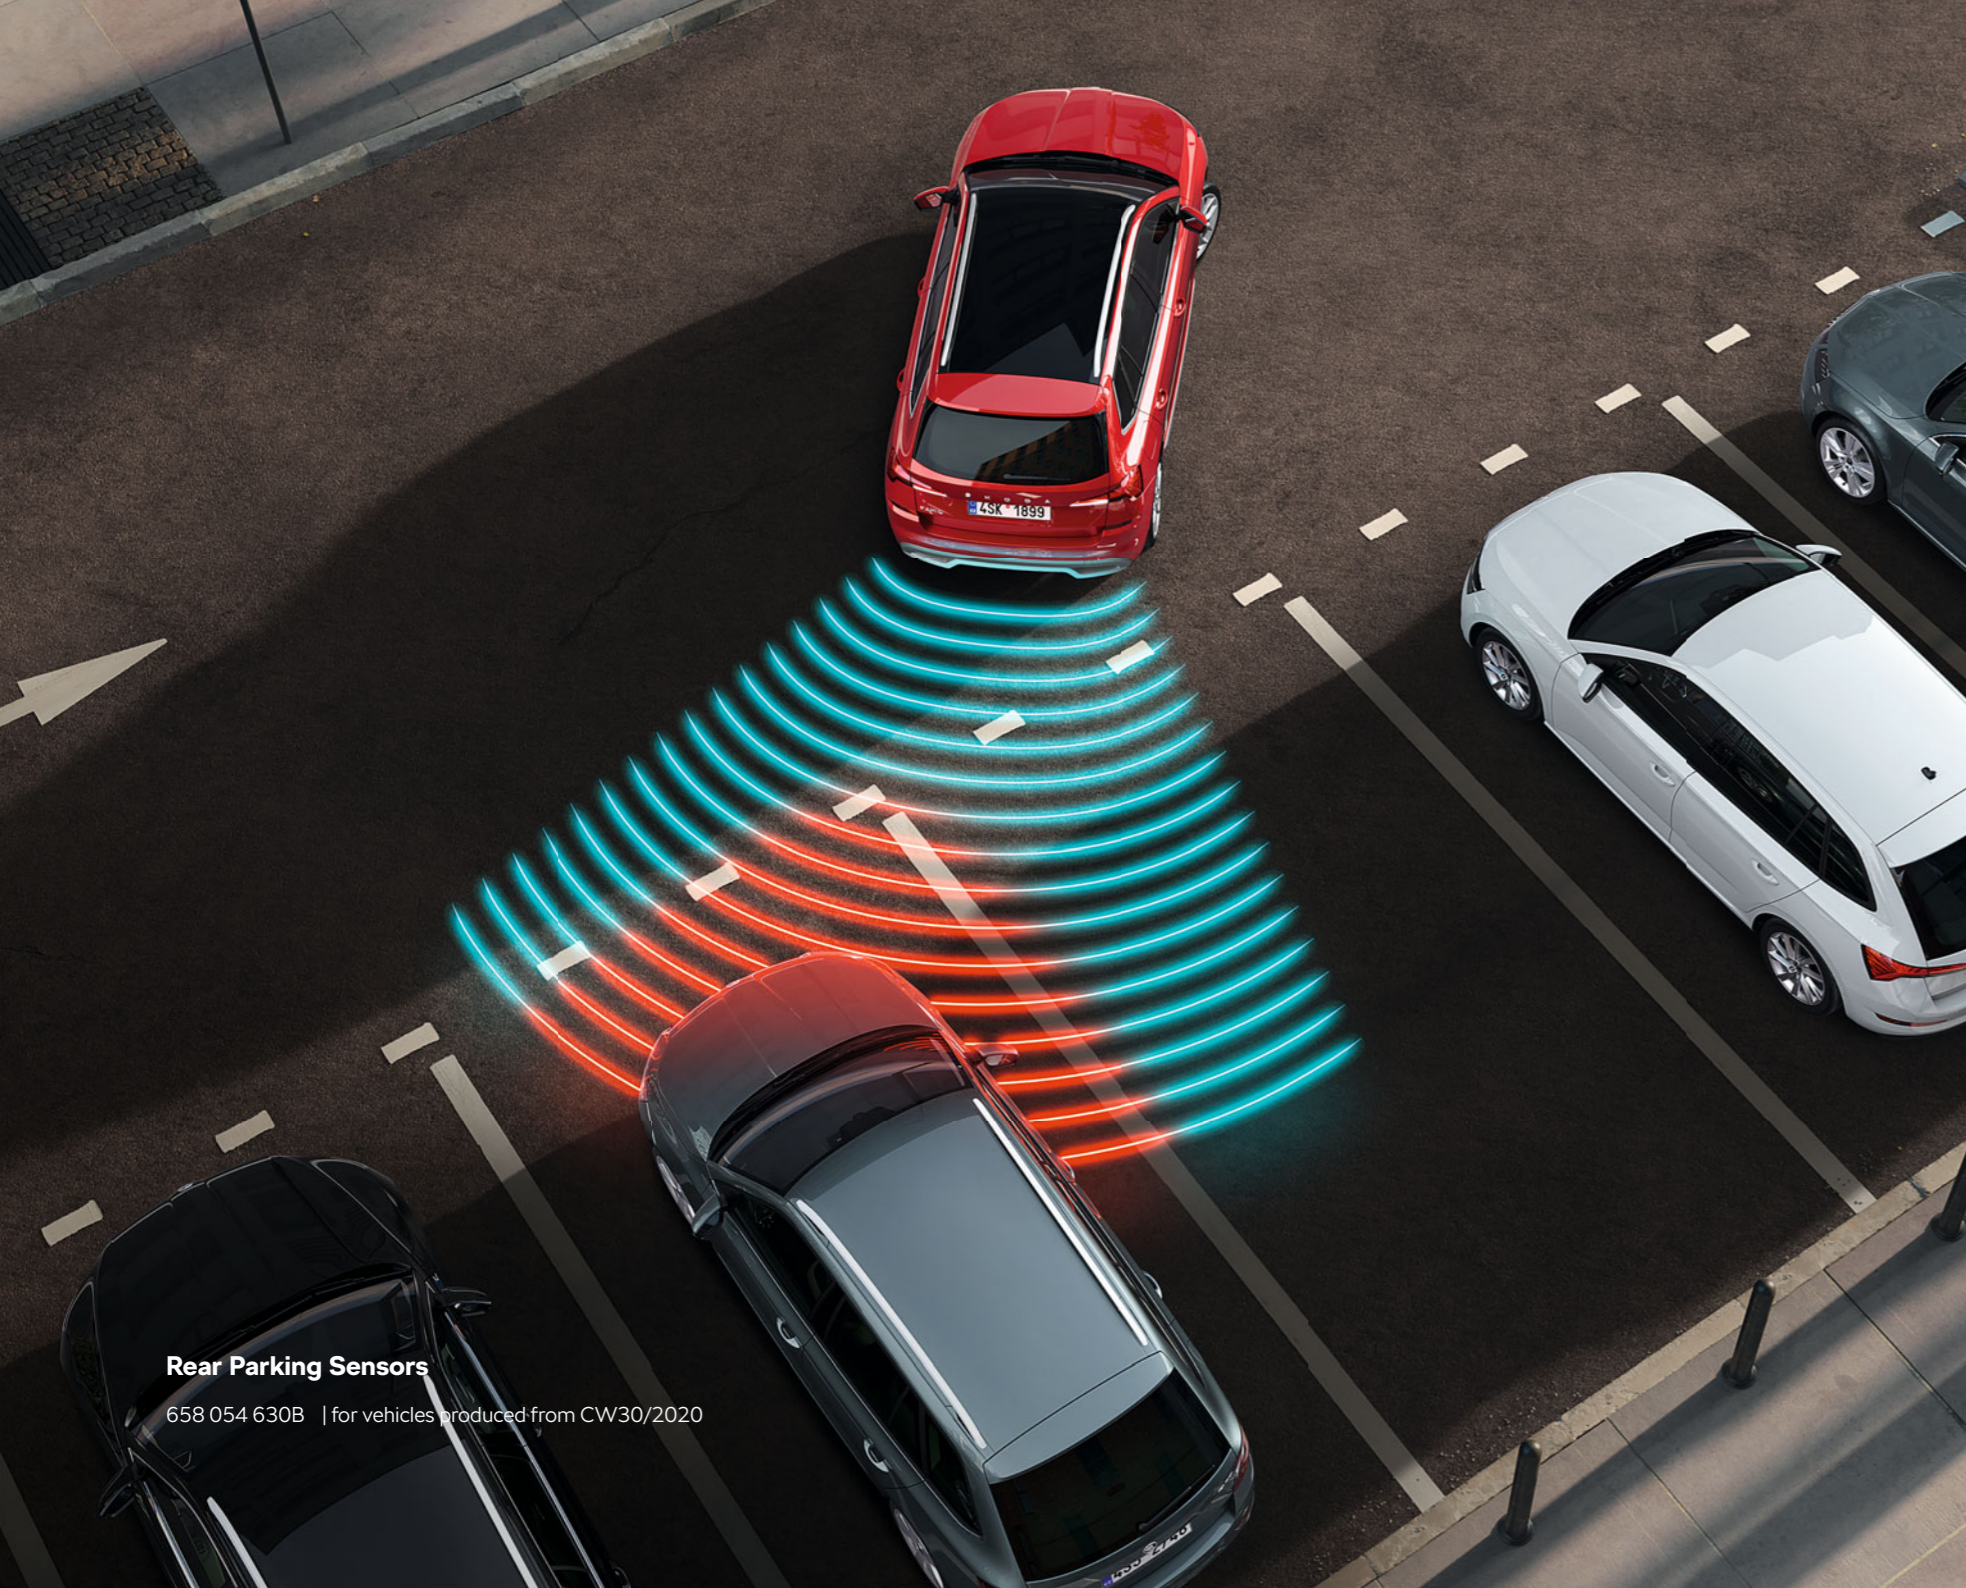

Rear Parking Sensors

658 054 630B | for vehicles produced from CW30/2020