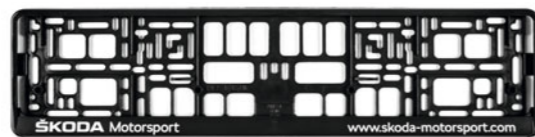

Number plate holder – Škoda Motorsport

000 071 800N