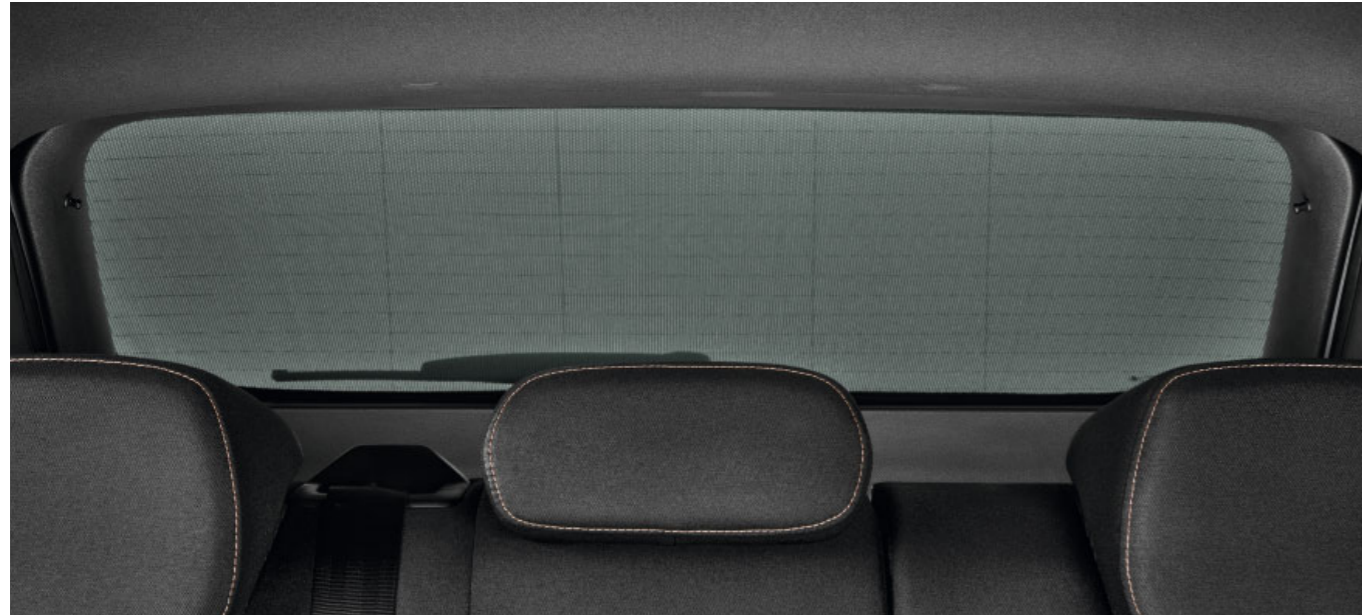

All weather mat over tunnel

654 061 580

Footrest “Lounge step”

000 061 141A | 2-piece set

**Sun shade –
tailgate and boot
side windows**

658 064 361 | 3-piece set

**Sun shades – rear
side windows**

658 064 363 | 2-piece set